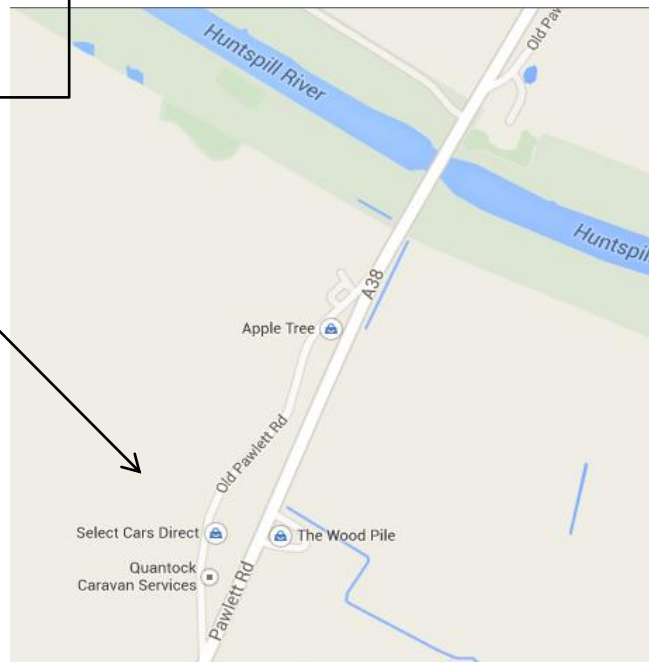

Taunton MAG Tone Vale Tea Rally Location Plan

Marquee
with band

WE ARE
HERE

The site is accessible from the layby just off the A38 opposite “The Woodpile” in West Huntspill

Leaving the M5 at Junction 23 follow the A38 through Pawlett towards West Huntspill. As you drop down the hill go past the crematorium and take the next left into a layby. “The Woodpile” is on your right just past the turning with the entrance to the layby just before the car sales garage.

Nearest Postcode TA9 3RH